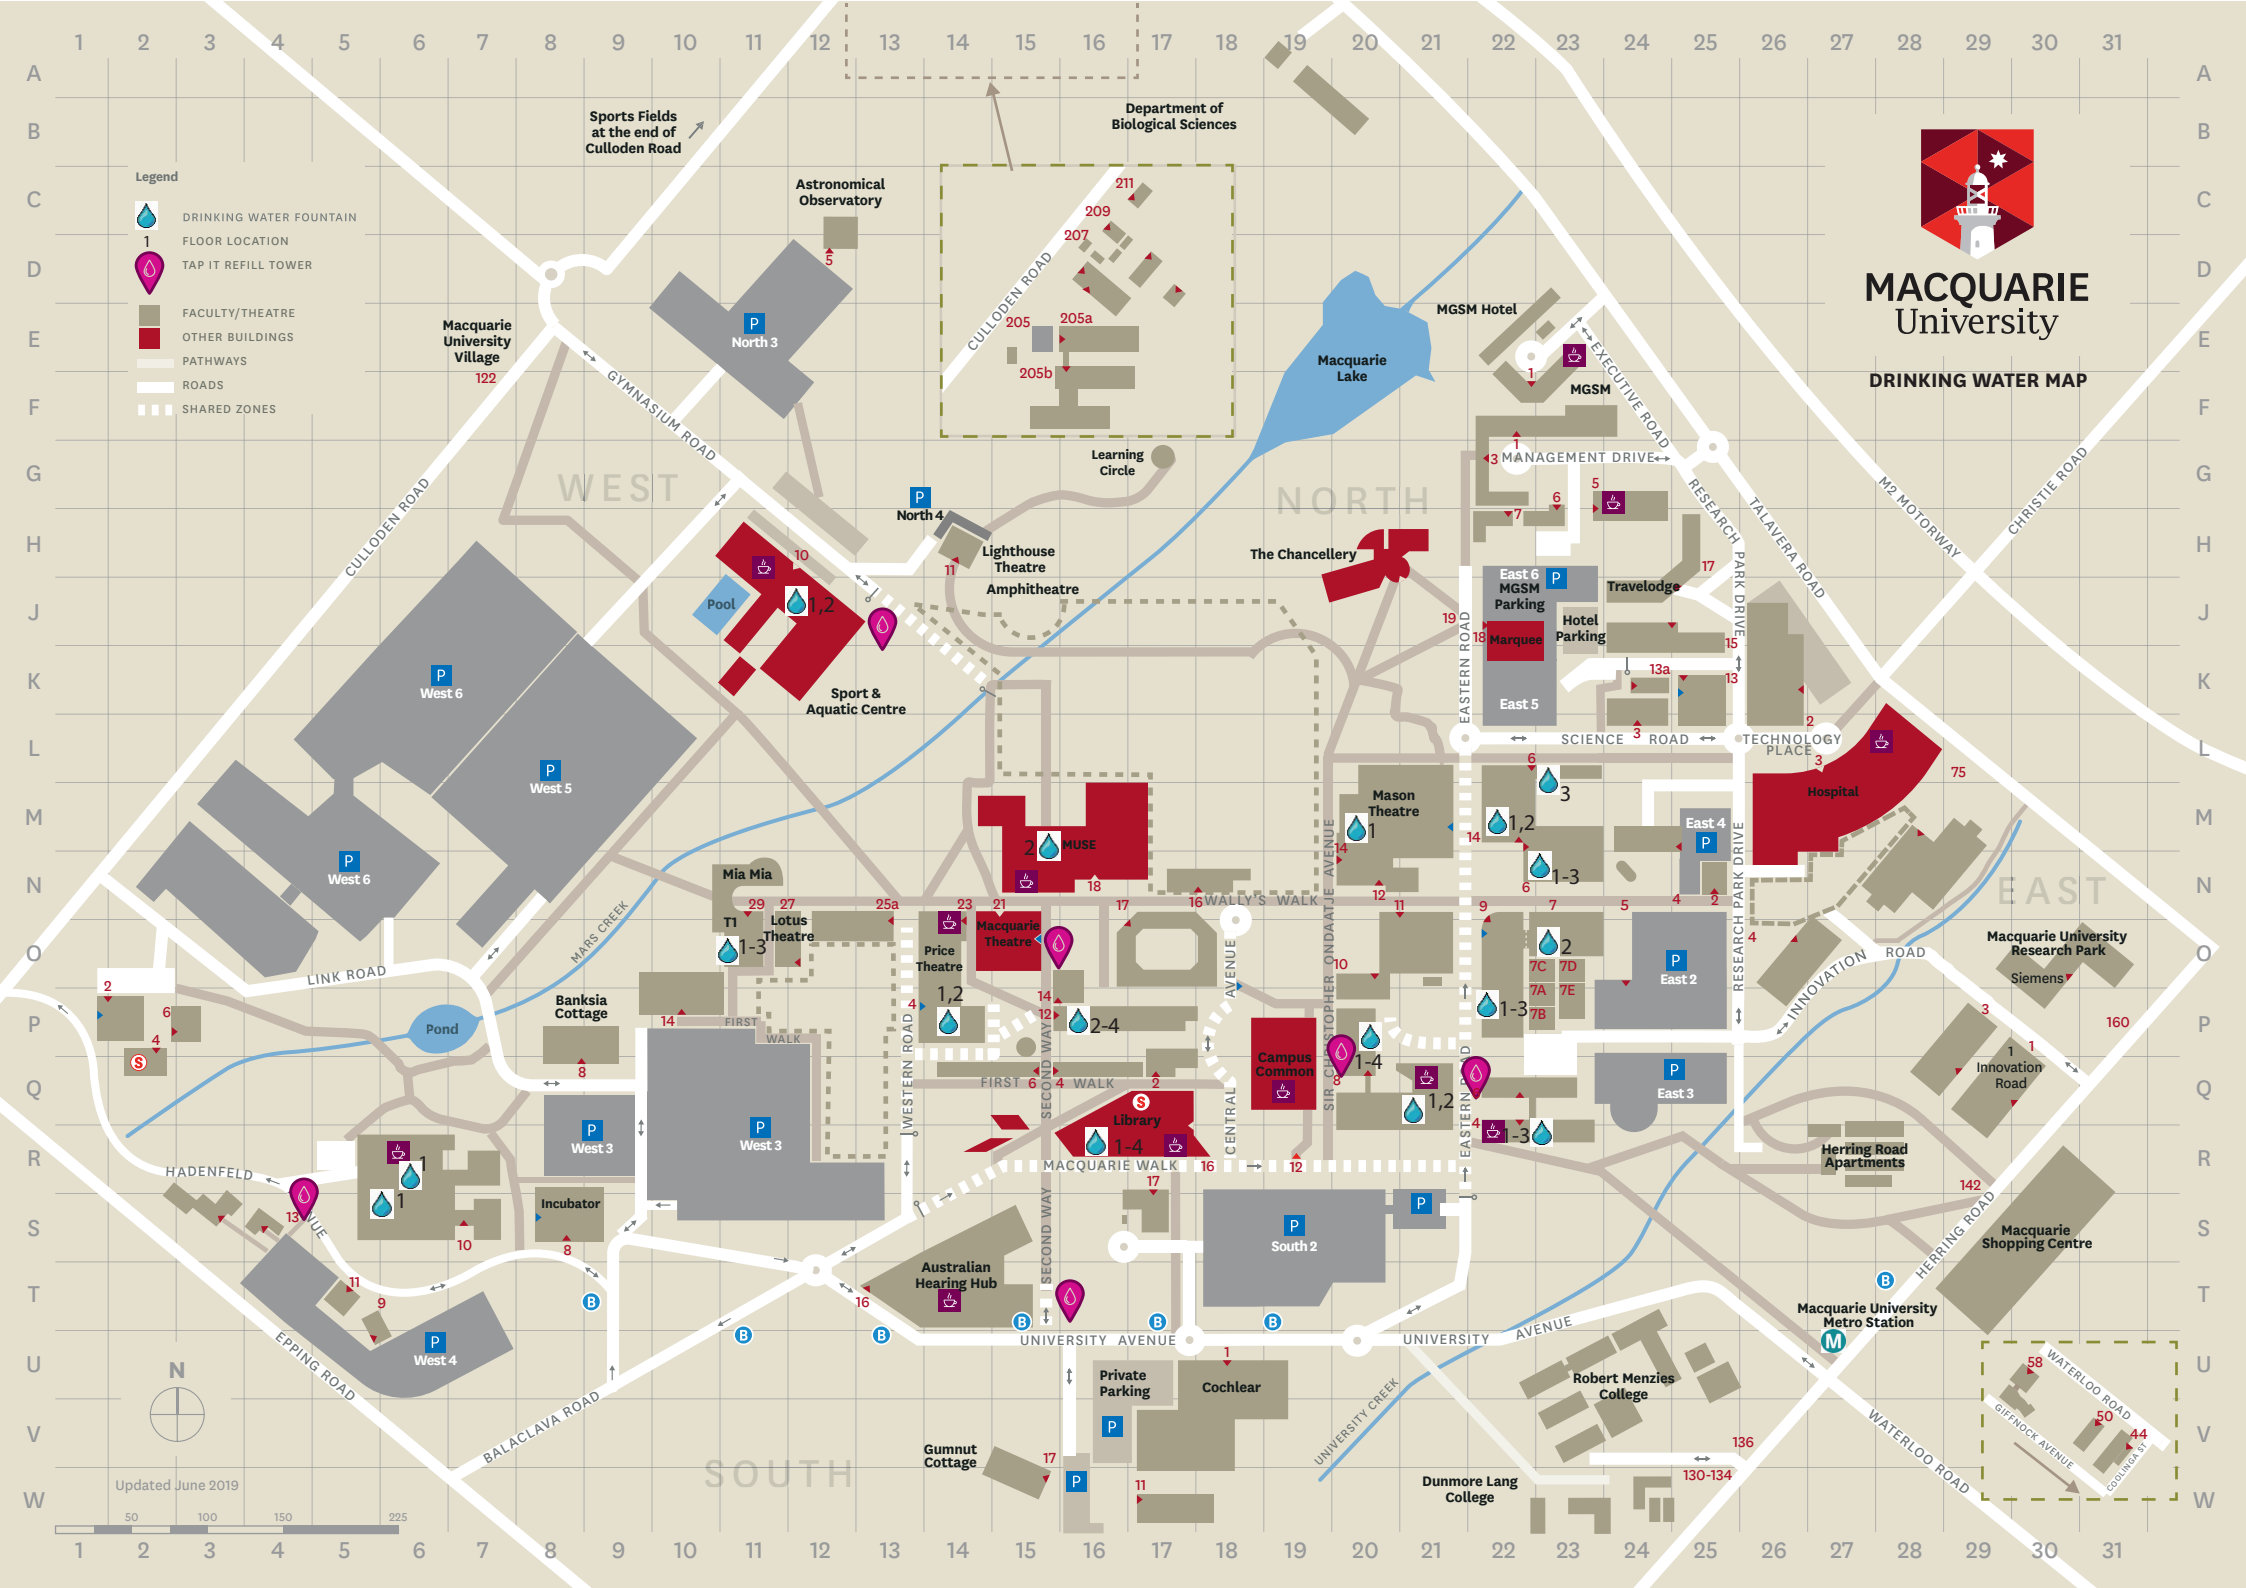

MACQUARIE University

DRINKING WATER MAP

- Legend**
- DRINKING WATER FOUNTAIN
 - FLOOR LOCATION
 - TAP IT REFILL TOWER
 - FACULTY/THEATRE
 - OTHER BUILDINGS
 - PATHWAYS
 - ROADS
 - SHARED ZONES

Updated June 2019