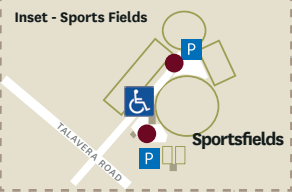

**MACQUARIE**  
University

**Parking Map**

- Legend**
- Accessible parking
  - General Zone 1
  - General Zone 2
  - General Zone 3
  - Staff only
  - Chancellor Staff Only
  - MGSM (approved staff & students only)
  - Reserved
  - Sportsfields
  - Motorcycle parking free in dedicated bays only
  - Ticket Machine
  - Electric Vehicle Charging Bays
  - Metro stop