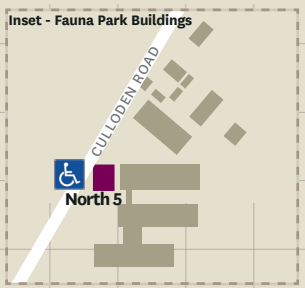

**MACQUARIE**  
University

**Parking Map**

- Legend**
- Accessible parking
  - General Zone 1
  - General Zone 2
  - General Zone 3
  - Staff only
  - Chancellor Staff Only
  - MGSM (approved staff & students only)
  - Reserved
  - Sportsfields
  - Motorcycle parking free in dedicated bays only
  - Ticket Machine
  - Electric Vehicle Charging Bays
  - Metro stop