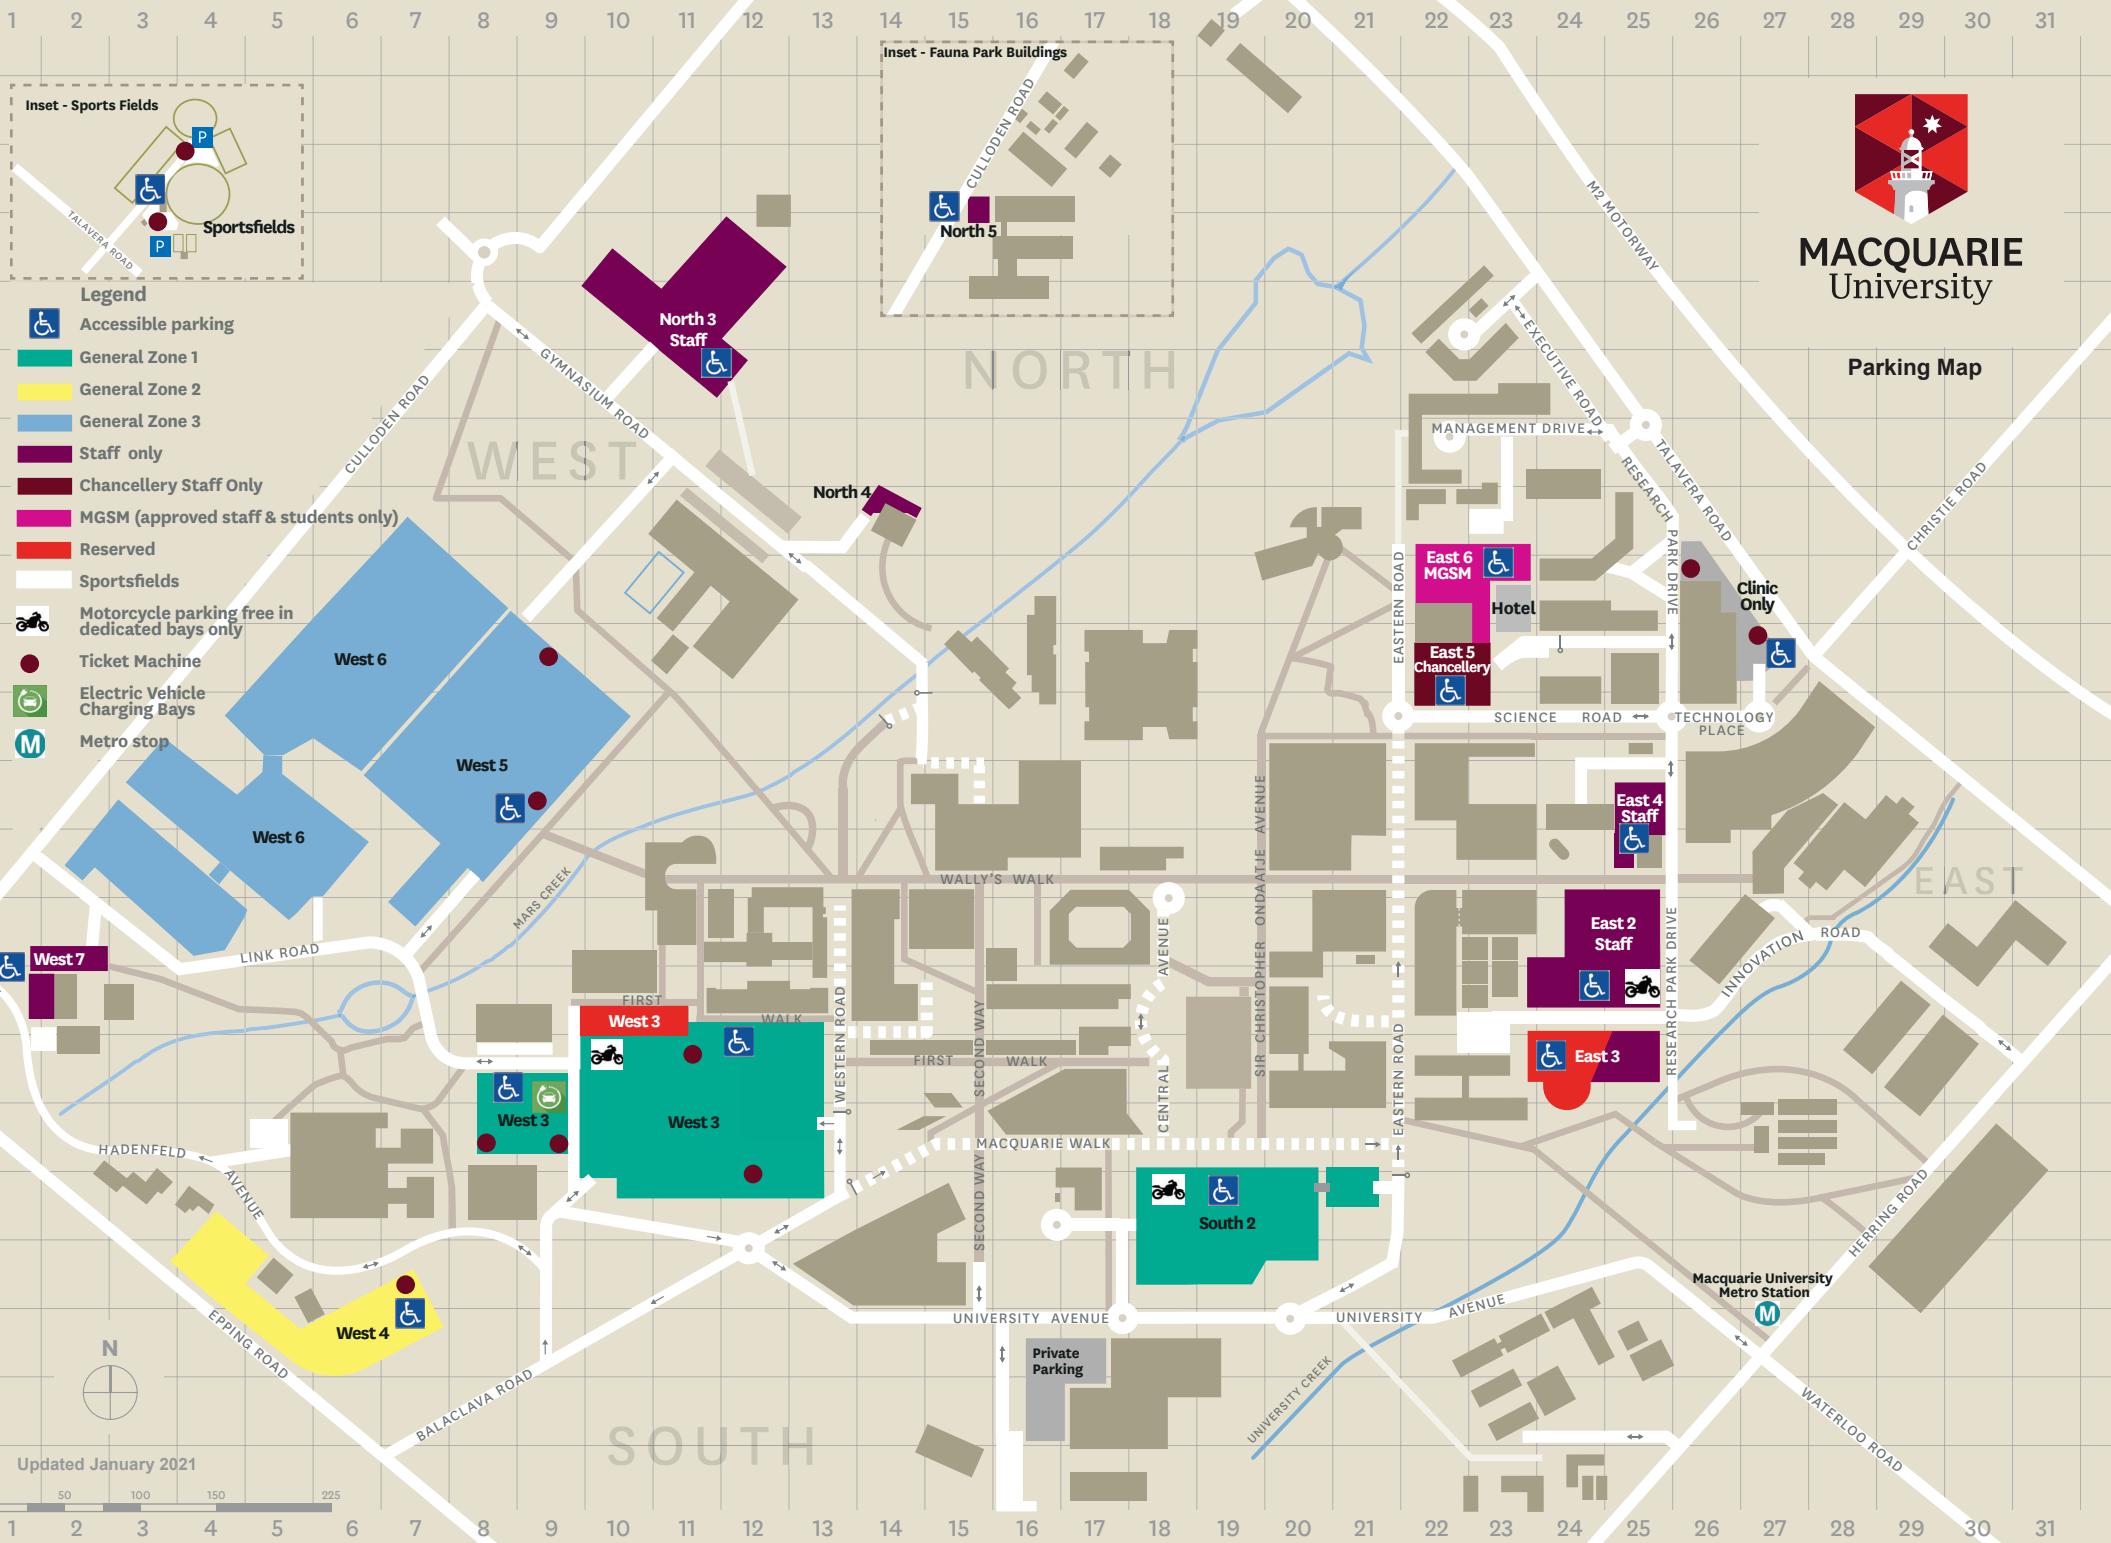

**MACQUARIE**  
University

**Parking Map**

- Legend**
- Accessible parking
  - General Zone 1
  - General Zone 2
  - General Zone 3
  - Staff only
  - Chancellor Staff Only
  - MGSM (approved staff & students only)
  - Reserved
  - Sportsfields
  - Motorcycle parking free in dedicated bays only
  - Ticket Machine
  - Electric Vehicle Charging Bays
  - Metro stop