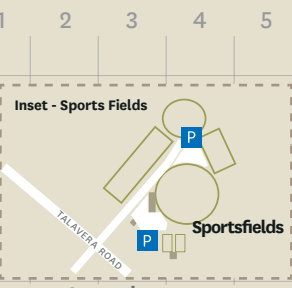

MACQUARIE
University

Parking Map
May 2019

- Legend**
- Accessible parking available in all carparks
 - General Zone 1
 - General Zone 2
 - General Zone 3
 - Staff
 - Chancellery
 - MGSM
 - Reserved
 - Sportsfields
 - Ticket Machine